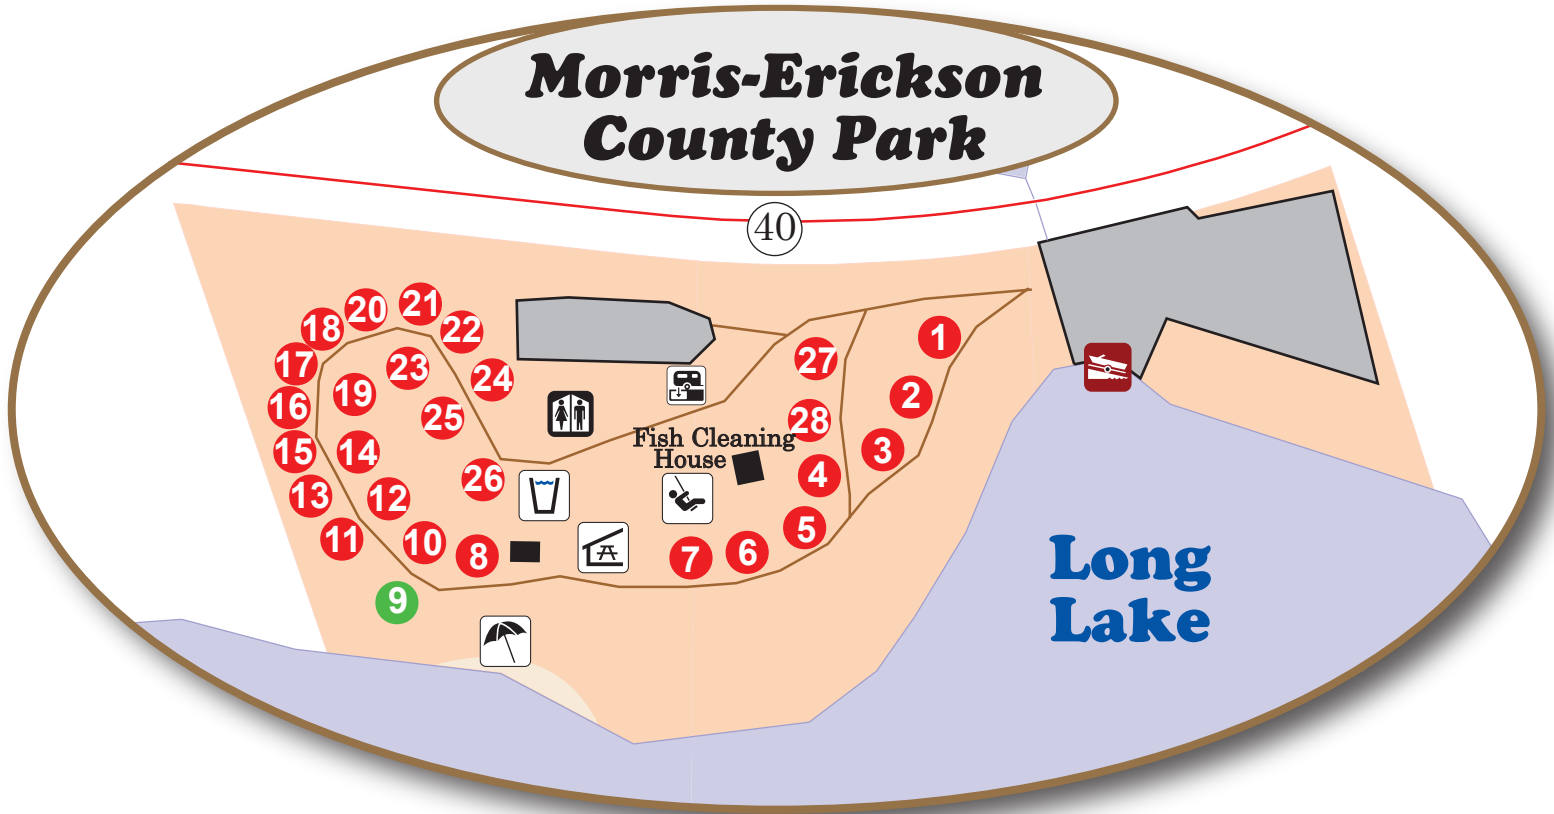

Morris-Erickson County Park

Legend

Beach

**Bathrooms
(pit toilets)**

Picnic Shelter

Boat Launch

**Parking
Area**

Dump Station

N

**1 Site without
Dock**

**3 Site with
Dock**

Playground

Well

Building